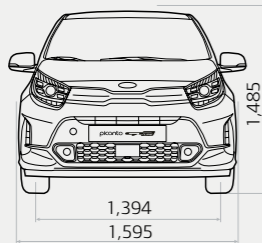

14" alloy wheel

Base Line Dimensions

	Unit (mm)
Legroom (front)	1,085
Legroom (rear)	820
Headroom (front)	1,005
Headroom (rear)	960
Shoulder room (front)	1,300
Shoulder room (rear)	1,280
Min. ground clearance	141
Luggage (VDA)	255