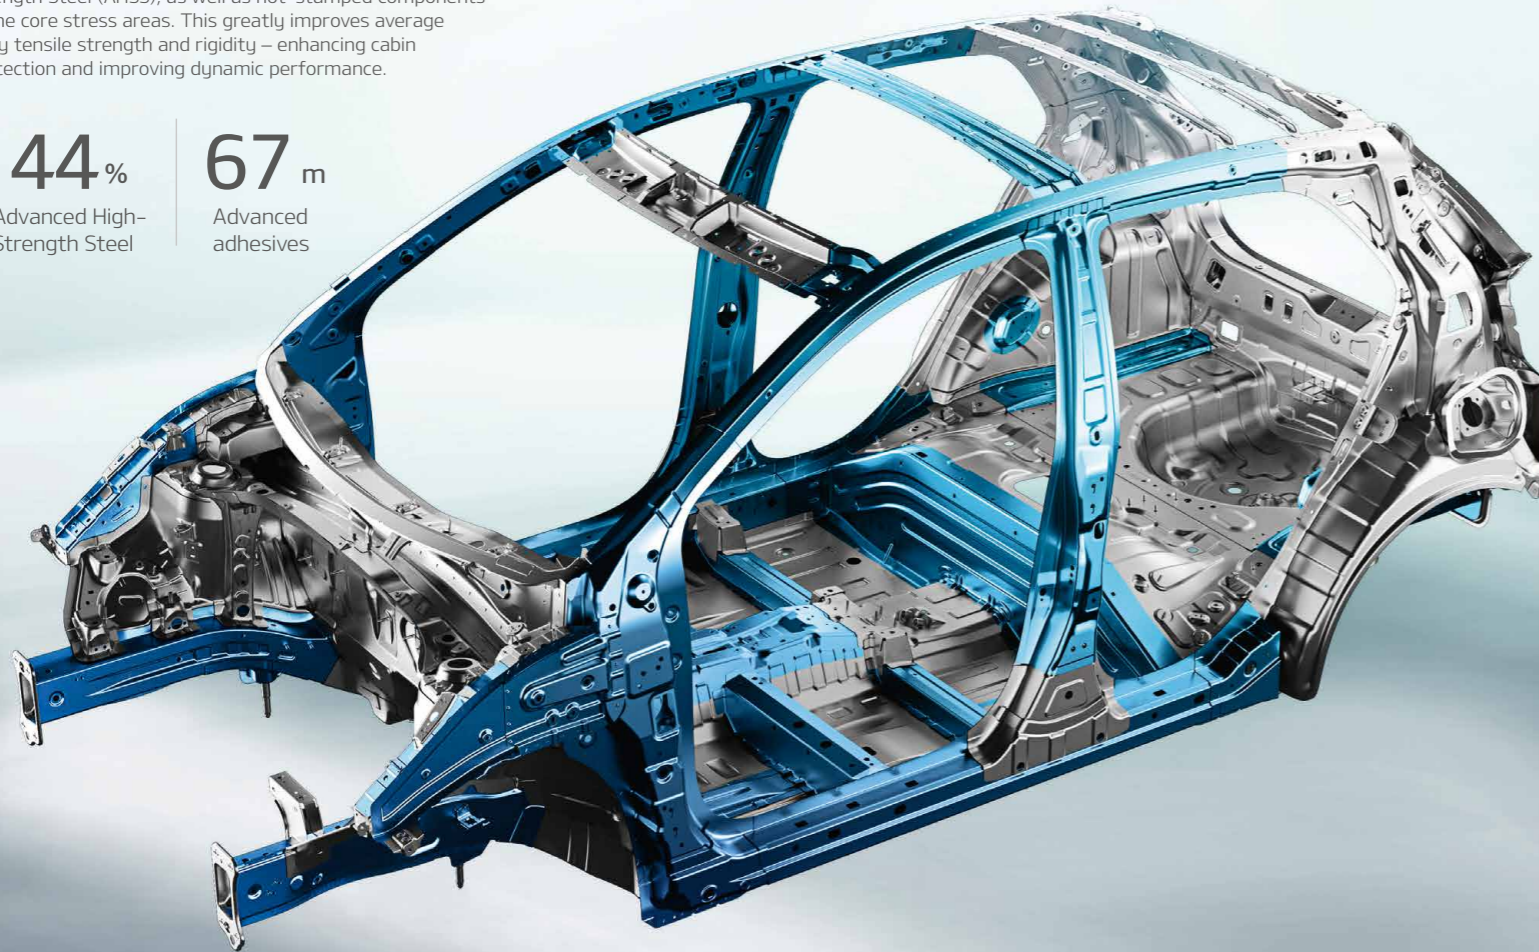

Advanced High-Strength Steel and hot-stamped steel (AHSS)

The new Picanto uses more than 44% Advanced High Strength Steel (AHSS), as well as hot-stamped components in the core stress areas. This greatly improves average body tensile strength and rigidity – enhancing cabin protection and improving dynamic performance.

44%

Advanced High-Strength Steel

67 m

Advanced adhesives