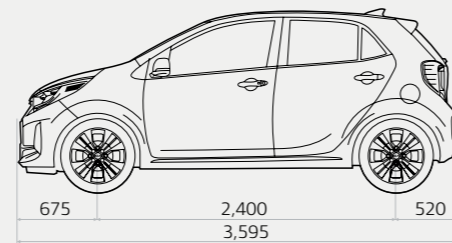

SPECIFICATION AND COLOURS

Base Line

Wheels

Base Line Dimensions

	Unit (mm)
Legroom (front)	1,085
Legroom (rear)	820
Headroom (front)	1,005
Headroom (rear)	960
Shoulder room (front)	1,300
Shoulder room (rear)	1,280
Min. ground clearance	141
Luggage (VDA)	255

Engines

	1.0 DPI	
Transmission	Manual, Automatic	
Driveline	FWD	
Fuel type	Gasoline	
Engine type	inline 3 cylinders	
Displacement (cc)	998	
Max. power (PS/rpm)	67/5,500	
Max torque (Nm/rpm)	96/3,750	
	MT	AT
Top speed (kph)	160	159
Variant	4P/5P	4P/5P
Fuel Consumption - Low (l/100km)	5.9	6.4
Fuel Consumption - Medium (l/100km)	4.8	4.8
Fuel Consumption - High (l/100km)	4.4	4.4
Fuel Consumption - Extra High (l/100km)	5.6	5.6
Fuel Consumption - Combined (l/100km)	5.1	5.2
Carbon Dioxide (CO2) Emissions (g/km)	115	118
Gross vehicle weight limit (kg)	1,405	1,400
Kerb weight (kg)	978	981

The stated values for fuel consumption and CO2 emissions are measured according to the Worldwide Harmonized Light Vehicle Test Procedure (WLTP) in accordance with Regulation (EC) No 715/2007 in the version valid for the type-approval of the relevant vehicle model. Under normal circumstances, consumption figures may deviate due to, among other things, driving style, speed, use of comfort / auxiliary consumers, outside temperature, number of passengers / luggage and topographical conditions. Brochure includes information available at time of going to print.