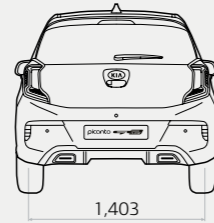

14" alloy wheel

Base Line Dimensions

	Unit (mm)
Legroom (front)	1,085
Legroom (rear)	820
Headroom (front)	1,005
Headroom (rear)	960
Shoulder room (front)	1,300
Shoulder room (rear)	1,280
Min. ground clearance	141
Luggage (VDA)	255